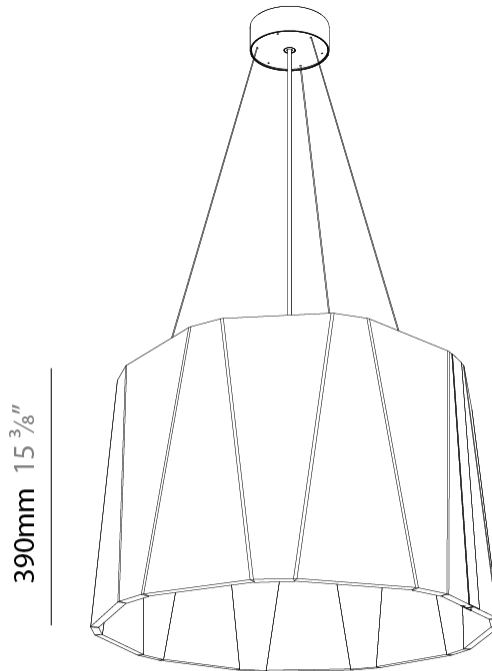

PHYSICAL

Shape: Drum
Diameter (mm): 600
Diameter (in): 23 5/8
Height (mm): 270
Height (in): 10 5/8
Weight (kg): 7.0

Diffuser: [Clear / Microprism / Clear Microprism](#)

Fixture Finish: [SSR / BKV / CWI / CRY / HAB / UFT / ITA / RUA / FTG / MYG / LOD / PUS / FRO / FUP / KIA / POP / BLS / SPG / MEY / GOH / CHC / COM / ABZ / JAG / OBR / MOS / ROR](#)

Holder Finish: [SSR / BKV / CWI / CRY / HAB / LAG / UFT / ITA / RUA / RUR / MIC / FTG / MYG / TWT / LOD / PUS / FRO / FUP / KIA / POP / BLS / SPG / MEY / GOH / GUM / CHC / COM / ABZ / JAG](#)

Acoustic Finish: [SFW / CYW / SEE / SYN / MTS / PMB / TTN / CYB / STO / DPE / BES / SHB / ARE / ANE / VRD / CRF](#)

Fixture Material: Aluminum
Primary Material: Acoustic

Cable Details: [2000mm/78 3/4" or 6000mm/236 1/4" Cable, - Black, Orange, Red, Transparent and White](#)

ELECTRICAL

Lamp Type: LED
Input Wattage (W): 53.1
Total Output Wattage (W): 48.2
Dimming: [Non-dimmable / MATTER Dimming](#)
Driver Included: Yes
Driver Location: Integrated
Driver Type: Constant Current - Universal
Driver Class: Class 2
Input Voltage (V): 120 - 277
Upon Request: [0-10V Dimming / Phase Dimming / DALI Dimming](#)

LED

Color Temperature (°K): [2700 / 3000 / 3500 / 4000](#)
Max. Delivered Lumen (lm): Max 6952
CRI: >90 CRI
Lamp Life (hrs): 50000

OPTICAL

RATINGS AND CERTIFICATIONS

Certified By: Certified for North American Standards
IP rating: IP20