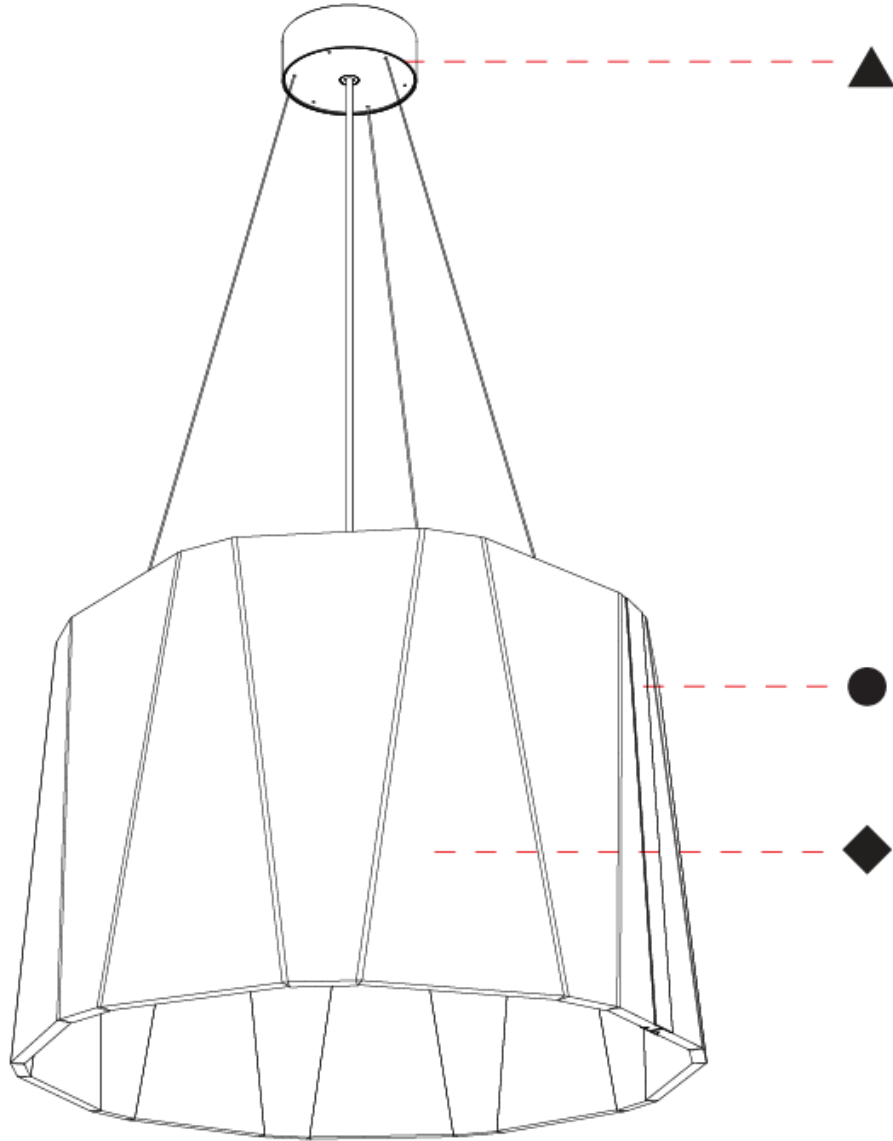

A3001059-

PROJECT	_____
TYPE	_____
SPECIFIER	_____
QUANTITY	_____
DATE	_____

A