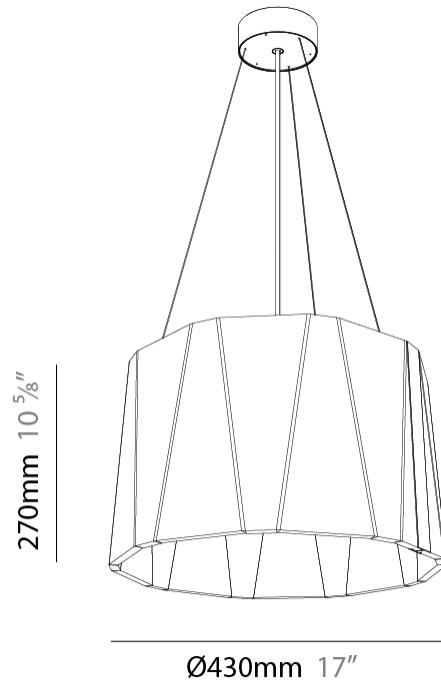

PHYSICAL

Shape: Drum
Diameter (mm): 430
Diameter (in): 16 ¹⁵/₁₆
Height (mm): 270
Height (in): 10 ⁵/₈
Weight (kg): 4.0

Diffuser: [Clear / Microprism / Clear Microprism](#)
Fixture Finish: [SSR / BKV / CWI / CRY / HAB / UFT / ITA / RUA / FTG / MYG / LOD / PUS / FRO / FUP / KIA / POP / BLS / SPG / MEY / GOH / CHC / COM / ABZ / JAG / OBR / MOS / ROR](#)
Holder Finish: [SSR / BKV / CWI / CRY / HAB / LAG / UFT / ITA / RUA / RUR / MIC / FTG / MYG / TWT / LOD / PUS / FRO / FUP / KIA / POP / BLS / SPG / MEY / GOH / GUM / CHC / COM / ABZ / JAG](#)
Acoustic Finish: [SFW / CYW / SEE / SYN / MTS / PMB / TTN / CYB / STO / DPE / BES / SHB / ARE / ANE / VRD / CRF](#)
Fixture Material: Aluminum
Primary Material: Acoustic
Cable Details: [2000mm/78 3/4" or 6000mm/236 1/4" Cable, - Black, Orange, Red, Transparent and White](#)

ELECTRICAL

Lamp Type: LED
Input Wattage (W): 33.8
Total Output Wattage (W): 30.9
Dimming: [Non-Dimming / DALI Dimming](#)
Driver Included: Yes
Driver Location: Integrated
Driver Type: Constant Current - Universal
Driver Class: Class 2
Input Voltage (V): 120 - 277
Constant Current (MA): 700mA
Upon Request: [0-10V Dimming / Phase Dimming / DALI Dimming](#)

LED

Color Temperature (°K): [2700 / 3000 / 3500 / 4000](#)
Max. Delivered Lumen (lm): Max 4459
CRI: >90 CRI
Lamp Life (hrs): 50000

OPTICAL

RATINGS AND CERTIFICATIONS

Certified By: Certified for North American Standards
IP rating: IP20