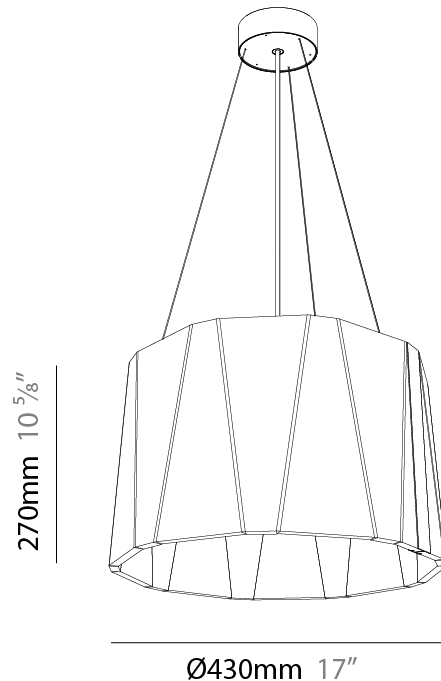

PHYSICAL

Shape: Drum
Diameter (mm): 430
Diameter (in): 16 ¹⁵/₁₆
Height (mm): 270
Height (in): 10 ⁵/₈
Weight (kg): 4.0

Diffuser: [Clear / Microprism / Clear Microprism](#)
Fixture Finish: [SSR / BKV / CWI / CRY / HAB / UFT / ITA / RUA / FTG / MYG / LOD / PUS / FRO / FUP / KIA / POP / BLS / SPG / MEY / GOH / CHC / COM / ABZ / JAG / OBR / MOS / ROR](#)
Holder Finish: [SSR / BKV / CWI / CRY / HAB / LAG / UFT / ITA / RUA / RUR / MIC / FTG / MYG / TWT / LOD / PUS / FRO / FUP / KIA / POP / BLS / SPG / MEY / GOH / GUM / CHC / COM / ABZ / JAG](#)
Acoustic Finish: [SFW / CYW / SEE / SYN / MTS / PMB / TTN / CYB / STO / DPE / BES / SHB / ARE / ANE / VRD / CRF](#)
Fixture Material: Aluminum
Primary Material: Acoustic
Cable Details: [2000mm/78 3/4" or 6000mm/236 1/4" Cable, - Black, Orange, Red, Transparent and White](#)

ELECTRICAL

Lamp Type: LED
Input Wattage (W): 26.4
Total Output Wattage (W): 23.6
Dimming: [Non-dimmable / MATTER Dimming](#)
Driver Included: Yes
Driver Location: Integrated
Driver Type: Constant Current - Universal
Driver Class: Class 2
Input Voltage (V): 120 - 277
Constant Current (MA): 700mA
Upon Request: [0-10V Dimming / Phase Dimming / DALI Dimming](#)

LED

Color Temperature (°K): [2700 / 3000 / 3500 / 4000](#)
Max. Delivered Lumen (lm): Max 3359
CRI: >90 CRI
Lamp Life (hrs): 50000

OPTICAL

RATINGS AND CERTIFICATIONS

Certified By: Certified for North American Standards
IP rating: IP20